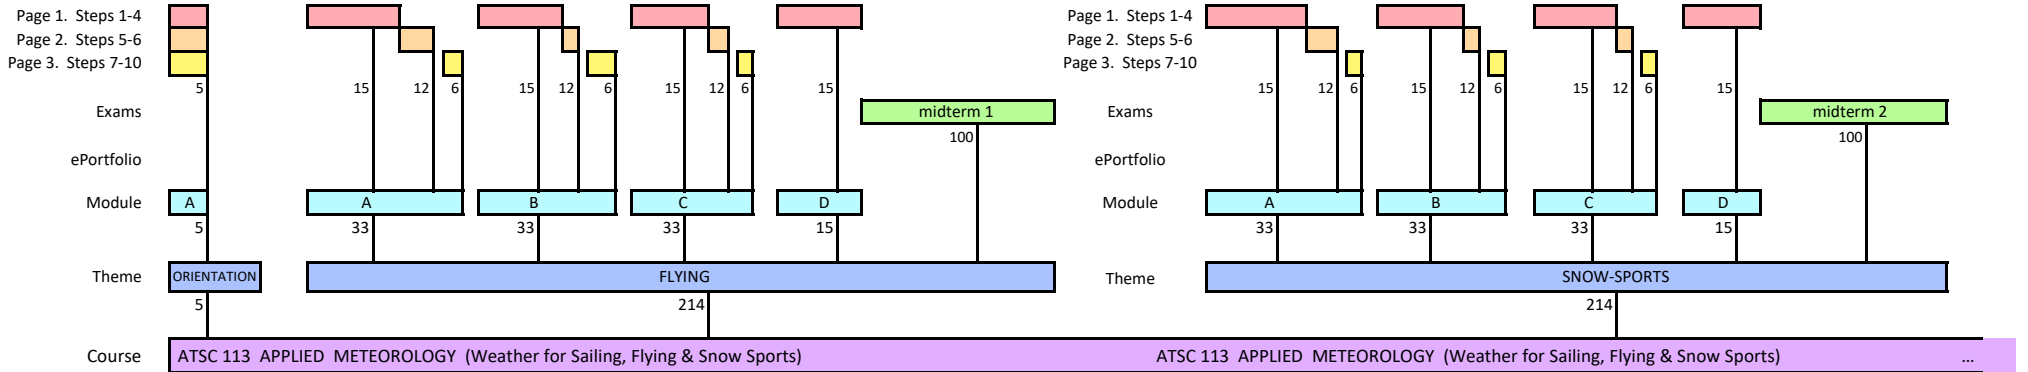

**TABLE OF POINTS FOR ATSC 113**

(v22)

Overall course grade is scaled to max of 100%.

Overall course grade is scaled to max of 100%.

(continues below)

(continued from above)

Overall course grade is scaled to max of 100%.

Overall course grade is scaled to max of 100%.