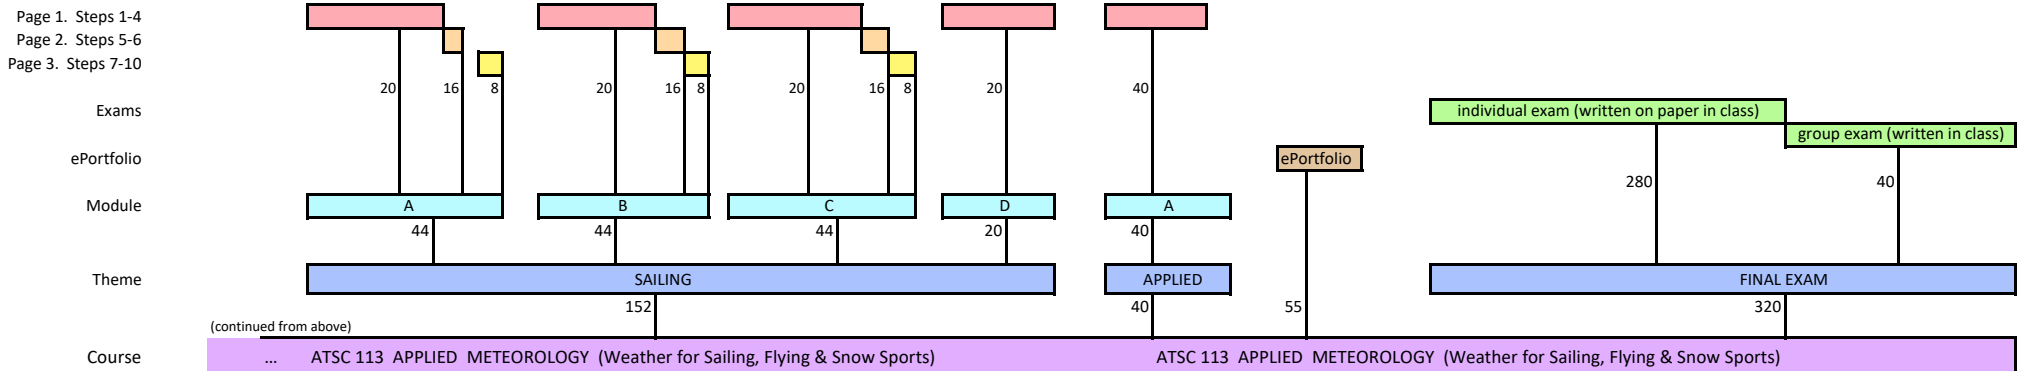

**TABLE OF POINTS FOR ATSC 113**

(v22)

Overall course grade is scaled to max of 100%.

Overall course grade is scaled to max of 100%.

(continues below)

(continued from above)

Overall course grade is scaled to max of 100%.

Overall course grade is scaled to max of 100%.